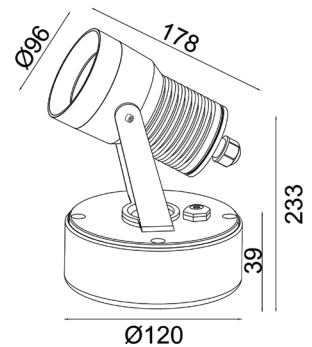

IP65 LED SPOTLIGHT

Type: Adjustable spotlight on base
Watts: 1x 15W CREE LED
Lumens: 1320
Kelvin: 3500K
Voltage: 230V
Beam angle: 23°
Head Size: 96Ø x 178L
Base size: 120Ø x 39D
IP rating: IP65
Material: Anodised aluminium, powder coated.
Finish: Black
Information: Total power consumption = 17.5W.
Code: BBA25

Also Available...

3W

BBA08

5W

BBA04

5W

BBA17

10W