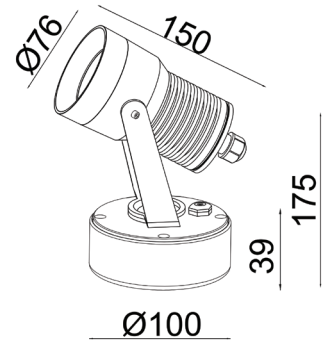

IP65 LED SPOTLIGHT

Type: Adjustable spotlight on base
Watts: 1x 10W CREE LED
Lumens: 920
Kelvin: 3500K
Voltage: 230V
Beam angle: 23°
Head Size: 76Ø x 150L
Base size: 100Ø x 39D
IP rating: IP65
Material: Anodised aluminium, powder coated.
Finish: Black
Information: Total power consumption = 10.5W.
Code: BBA21

Also Available...

3W

BBA08

5W

BBA04

5W

BBA17

10W