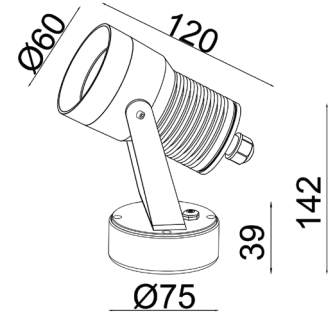

# IP65 LED SPOTLIGHT

Type: Adjustable spotlight on base  
Watts: 1x 5W CREE LED  
Lumens: 440  
Kelvin: 3500K  
Voltage: 230V  
Beam angle: 23°  
Head Size: 60Ø x 120L  
Base size: 75Ø x 39D  
IP rating: IP65  
Material: Anodised aluminium, powder coated.  
Finish: Black  
Information: Total power consumption = 5.5W.  
Code: BBA17

## Also Available...

**3W**

BBA08

**5W**

BBA04

**10W**

BBA06

**10W**