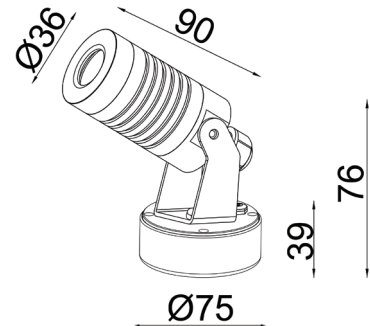

IP65 LED SPOTLIGHT

Type: Adjustable spotlight on base
Watts: 1x 3W CREE LED
Lumens: 130
Kelvin: 3500K
Voltage: 230V
Beam angle: 30°
Head Size: 36Ø x 90L
Base size: 75Ø x 39D
IP rating: IP65
Material: Anodised aluminium, powder coated.
finish: Black
Information: Total power consumption = 2.6W.
Code: BBA08