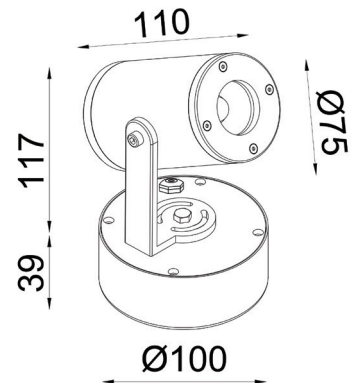

IP65 LED SPOTLIGHT

Type: Adjustable spotlight on base
Watts: 1x 10W CREE LED
Lumens: 920
Kelvin: 3500K
Voltage: 230V
Beam angle: 23°
Head Size: 75Ø x 110L
Base size: 100Ø x 39D
IP rating: IP65
Material: Anodised aluminium, powder coated.
Finish: Black
Information: Total power consumption = 10.5W.
Code: BBA06

Also Available...

3W

BBA08

5W

BBA04

5W

BBA17

10W