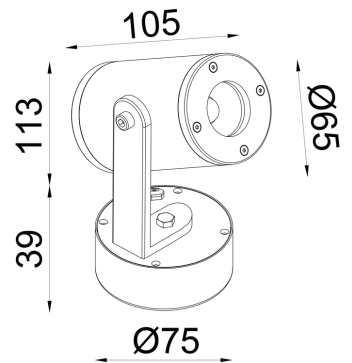

IP65 LED SPOTLIGHT

Type: Adjustable spotlight on base
Watts: 1x 5W CREE LED
Lumens: 440
Kelvin: 3500K
Voltage: 230V
Beam angle: 23°
Head Size: 65Ø x 105L
Base size: 75Ø x 39D
IP rating: IP65
Material: Anodised aluminium, powder coated.
Finish: Black
Information: Total power consumption = 5.5W.
Code: BBA04

Also Available...

3W

BBA08

5W

BBA17

10W

BBA06

10W