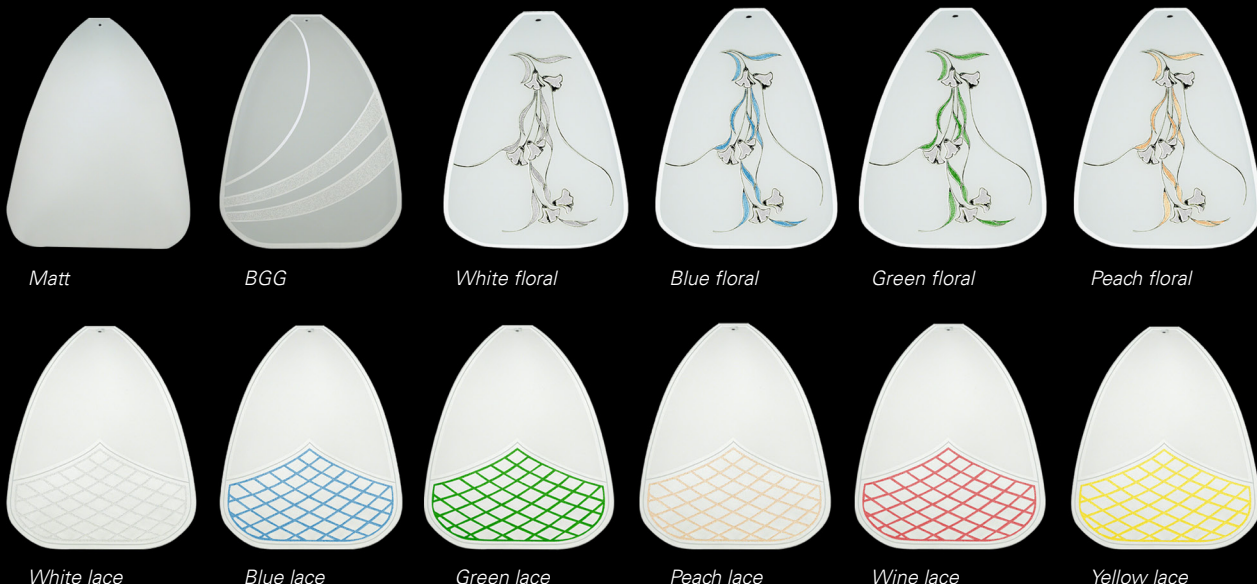

45	16
----	----

Verdi;

Brass;

Brushed chrome

TIFFANYS - WHILE STOCKS LAST

Showing:
DC540/BF Brushed chrome/White lace
230V B22 150W

Showing:
DC541/1P Brushed chrome/White lace
230V B22 150W

Showing:
DC542/BF Brushed chrome/White lace
230V B22 100W

Showing:
DC542/WB Brushed chrome/White lace
230V B22 60W

SIZE	LARGE (365Dia x 230H)		MEDIUM (310Dia x 180H)		SMALL (240Dia x 170H)		
TYPE:	BATON FIX	PENDANT	BATON FIX	PENDANT	BATON FIX	PENDANT	WALL BRACKET
CODE:	DC540/BF	DC540/1P	DC541/BF	DC541/1P	DC542/BF	DC542/1P	DC542/WB
FRAME COLOUR:	Brushed chrome, Antique brass, Polished brass	Brushed chrome, Antique brass, Polished brass	Brushed chrome, Antique brass,	Brushed chrome, Antique brass,	Brushed chrome, Antique brass, Polished brass	Brushed chrome, Antique brass, Polished brass	Brushed chrome, Antique brass, Polished brass, Verdigris
GLASS COLOUR:	BGG, Matt, Floral: Blue, Green, Peach, Lace: White, Peach, Pink, Yellow	BGG, Matt, Floral: Blue, Green, Peach, Lace: White, Peach, Pink, Yellow	Matt, Floral: Blue, Green, Peach, Lace: Blue, Green, Pink, Yellow, Wine	Matt, Floral: Blue, Green, Peach, Lace: Blue, Green, Pink, Yellow, Wine	Matt, Floral: White, Peach, Lace: White, Peach, Yellow	Matt, Floral: White, Peach, Lace: White, Peach, Yellow	Matt, Floral: White, Peach, Lace: White, Peach, Yellow