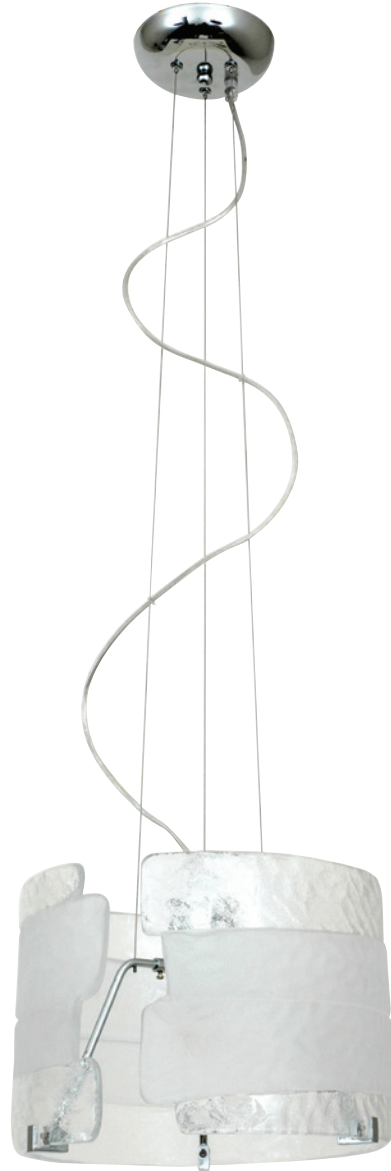

CAST GLASS PENDANTS & WALL LIGHTS

Heavy cast moulded glass
 Chrome
 Clear (distorted) and etched glass

SALT P420
 2 x 230V E27 60W, or,
 2 x 230V 20W self-ballasted fluorescent
 Glass: 420Dia x 210H
 Fixing area: 137Dia

SALT P310
 230V E27 100W, or,
 230V 20W self-ballasted fluorescent
 Glass: 310Dia x 230H
 Fixing area: 137Dia

Tip: Use the new range of GLS E27 ER halogen lamps (page 20) to save 30% power, or, to get more light output from the same wattage lamp.

T5 FLUORESCENT STRIP LIGHTS

Four models of linkable fluorescent strip lights. Linkable up to 140W total.

White body

Opaque PMMA diffuser

Switch on body

Supplied with 4000°K lamp

All fittings supplied with: Mounting screws, 1.8m 230V Supply Cable with plug, No Gap (end to end)

Glass: 80Dia

Arm length: 160mm

Base: 81W x 81H x 34D

ADJUSTABLE T5 FLUORESCENT

Three models of adjustable fluorescent mirror or cabinet lights

Rotatable head enables modulation of light output - perfect for above bathroom mirrors
 above bathroom mirrors
Silver with black switch
 Diffused glass diffuser