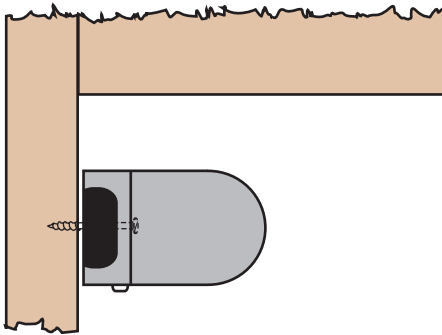

T5 Linear 28W

1169mm L x 24mm W x 42mm H

LLS35

T5 Linear 35W

1469mm L x 24mm W x 42mm H

Supply Cable

Cable Link Connector

No Gap Connector

Back to wall/ceiling mounting

Top-to-cabinet mounting

BEDSIDE LIGHT WITH SWITCH**BEDSIDE-20W**

Excellent gooseneck bedside light

Integral transformer

Chrome with black switch

Etched glass

12V JC 20W