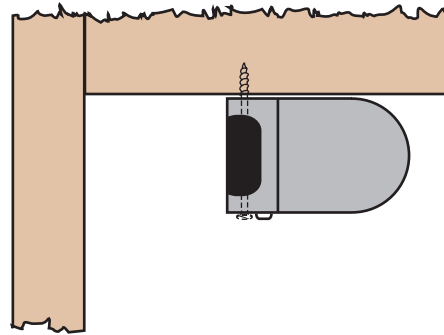

T5 Linear 28W

1169mm L x 24mm W x 42mm H

LLS35

T5 Linear 35W

1469mm L x 24mm W x 42mm H

Supply Cable

Cable Link Connector

No Gap Connector

Back to wall/ceiling mounting

Top-to-cabinet mounting

BEDSIDE LIGHT WITH SWITCH**BEDSIDE-20W**

Excellent gooseneck bedside light

Integral transformer

Chrome with black switch

Etched glass

12V JC 20W