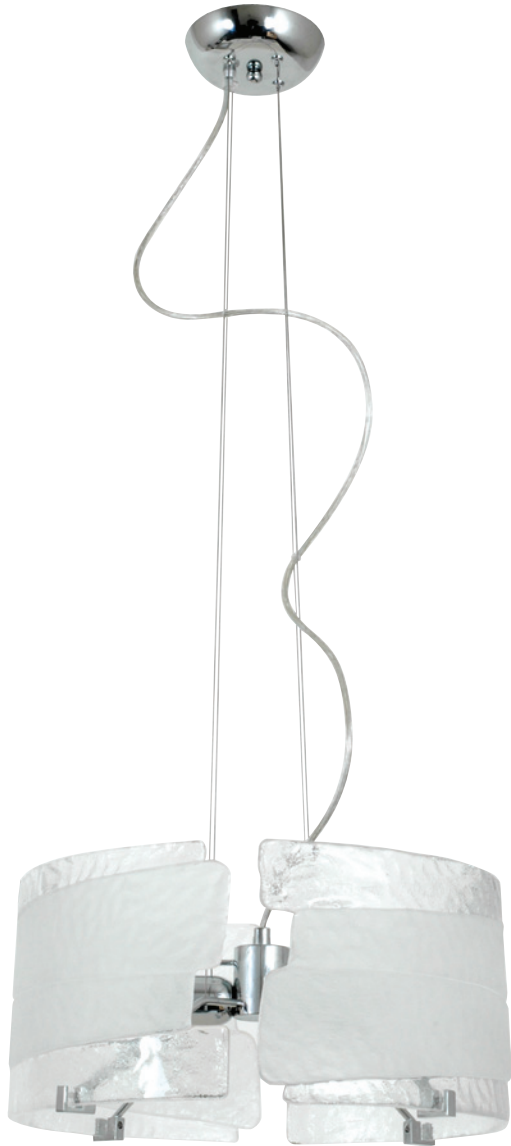

CAST GLASS PENDANTS & WALL LIGHTS

Heavy cast moulded glass
 Chrome
 Clear (distorted) and etched glass

SALT P420
 2 x 230V E27 60W, or,
 2 x 230V 20W self-ballasted fluorescent
 Glass: 420Dia x 210H
 Fixing area: 137Dia

SALT P310
 230V E27 100W, or,
 230V 20W self-ballasted fluorescent
 Glass: 310Dia x 230H
 Fixing area: 137Dia

Tip: Use the new range of GLS E27 ER halogen lamps (page 20) to save 30% power, or, to get more light output from the same wattage lamp.

T5 FLUORESCENT STRIP LIGHTS

Four models of linkable fluorescent strip lights. Linkable up to 140W total.

White body

Opaque PMMA diffuser

Switch on body

Supplied with 4000°K lamp

All fittings supplied with: Mounting screws, 1.8m 230V Supply Cable with plug, No Gap (end to end)

Glass: 80Dia

Arm length: 160mm

Base: 81W x 81H x 34D

ADJUSTABLE T5 FLUORESCENT

Three models of adjustable fluorescent mirror or cabinet lights

Rotatable head enables modulation of light output - perfect for above bathroom mirrors
 above bathroom mirrors
Silver with black switch
 Diffused glass diffuser