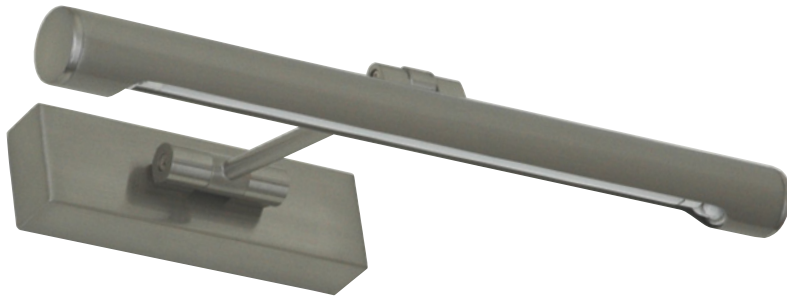

Etched PMMA diffuser

550W x 92H x 170D

Fixing area: 550 x 92

ADJUSTABLE T5 FLUORESCENT

Two models of adjustable fluorescent mirror, cabinet or wall lights.

Rotatable eyelid enables modulation of light output - perfect for above bathroom mirrors
Brushed aluminium with charcoal silicon grips
 Frosted PMMA diffuser

LLM14
 T5 Linear 14W
 672L x 95H x 57D
 Fixing area: 672 x 56

LLM21
 T5 Linear 21W
 974L x 95H x 57D
 Fixing area: 974 x 56

Supplied with 4000°K lamp

Showing stages of full rotation of adjustable head

T5 FLUORESCENT PICTURE LIGHTS

PICTURE-T5-8W

Adjustable arm
 T5 Linear 8W
Brushed chrome
 Head length: 365W
 Arm length: 170mm
 Base: 171W x 51H x 29D

Supplied with 4000°K lamp

PICTURE-T5-13W

Adjustable arm
 T5 Linear 13W
Brushed chrome
 Head length: 592W
 Arm length: 170mm
 Base: 171W x 51H x 29D